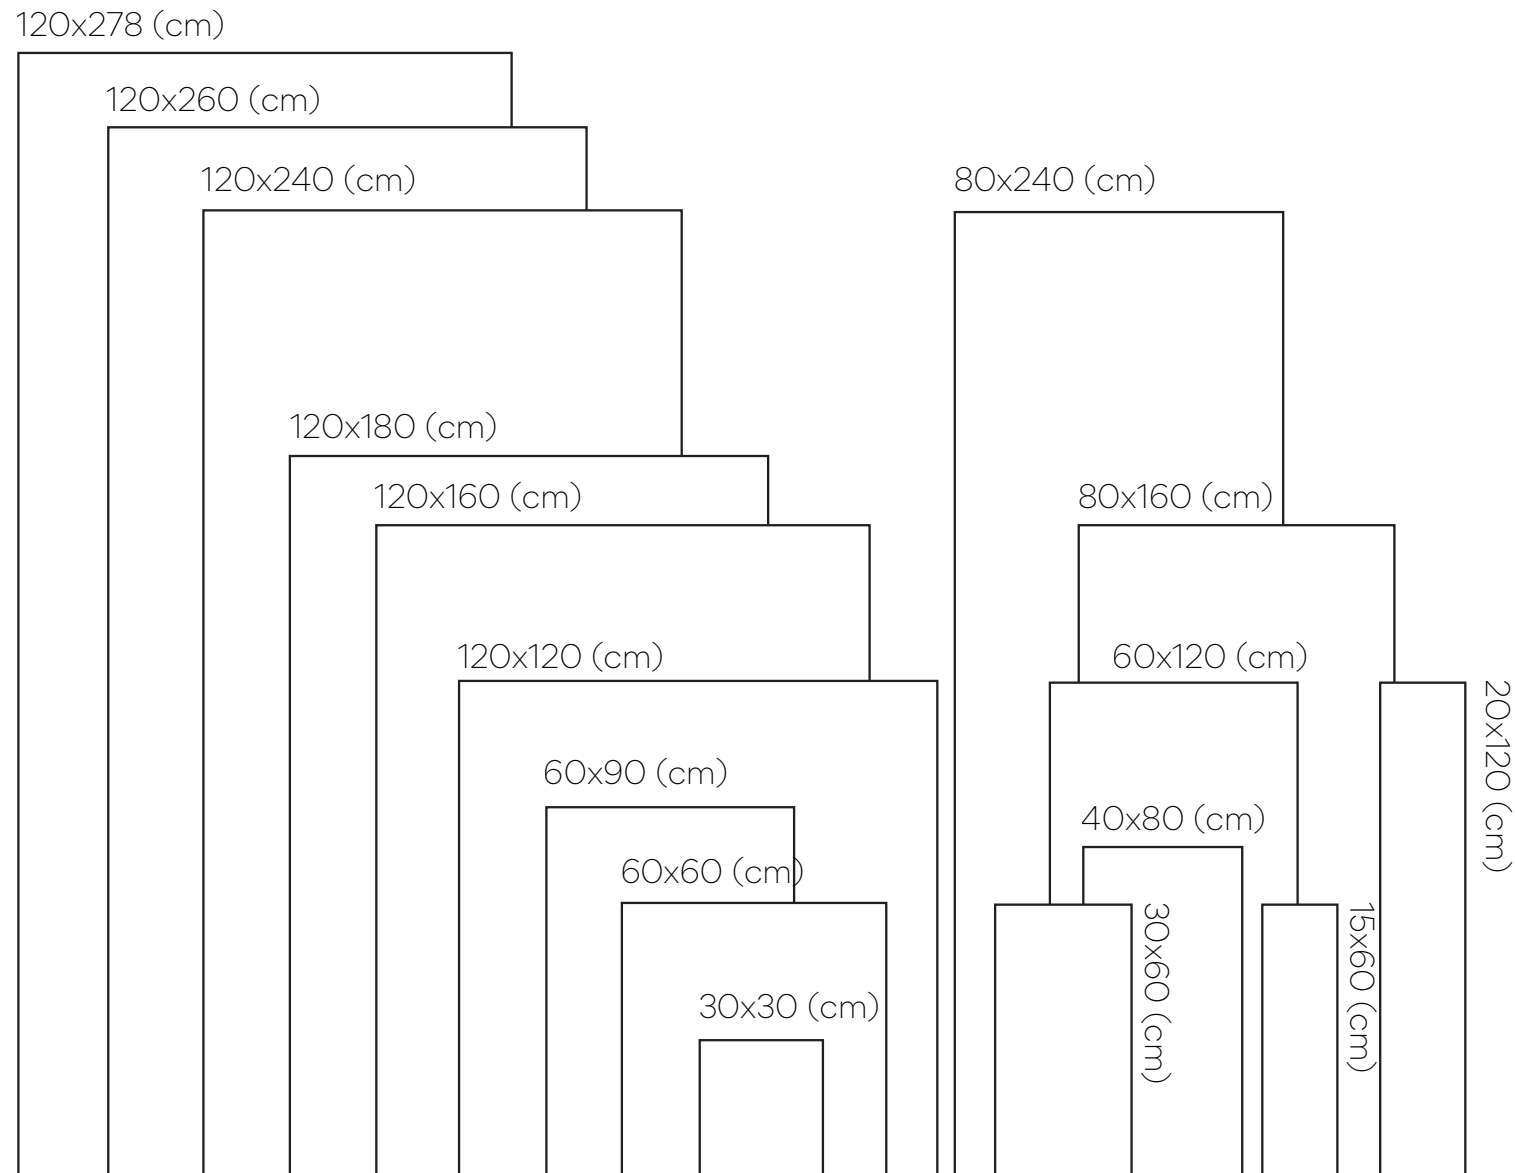

Size Index

ROMOSO CERAMICA
DESIGN WITHOUT LIMITS

tones, perfect for timeless designs.
Travertine tiles offer natural elegance with soft veining and earthy