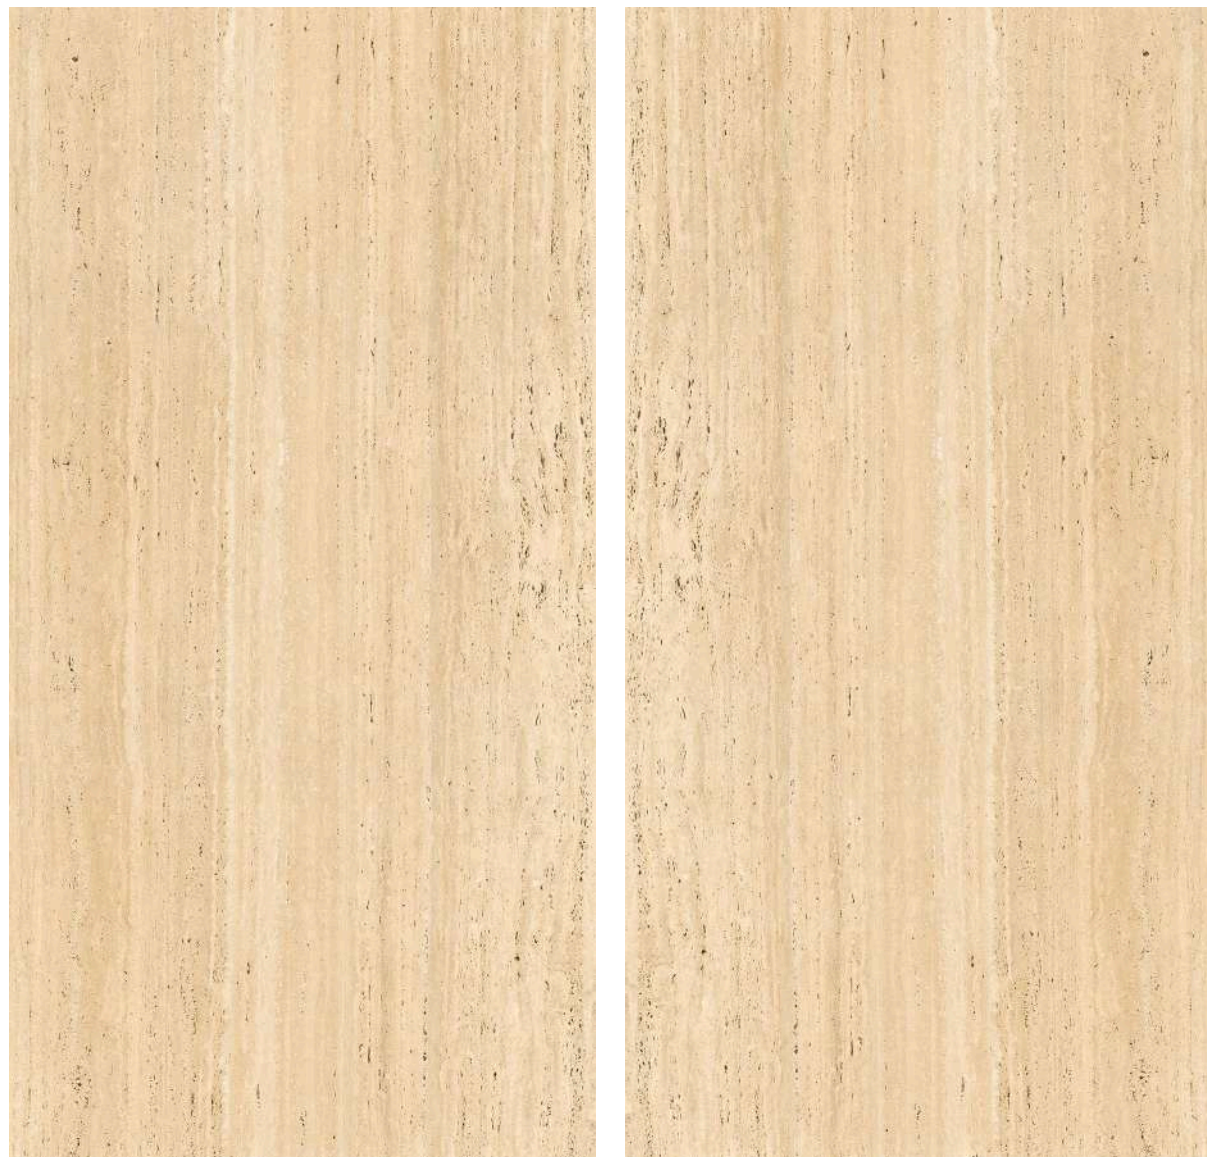

TRAVERTINE BEIGE

Travertine Beige Matt

Size	Thickness	Finish
120x240 (cm)	+ 9mm	Matt